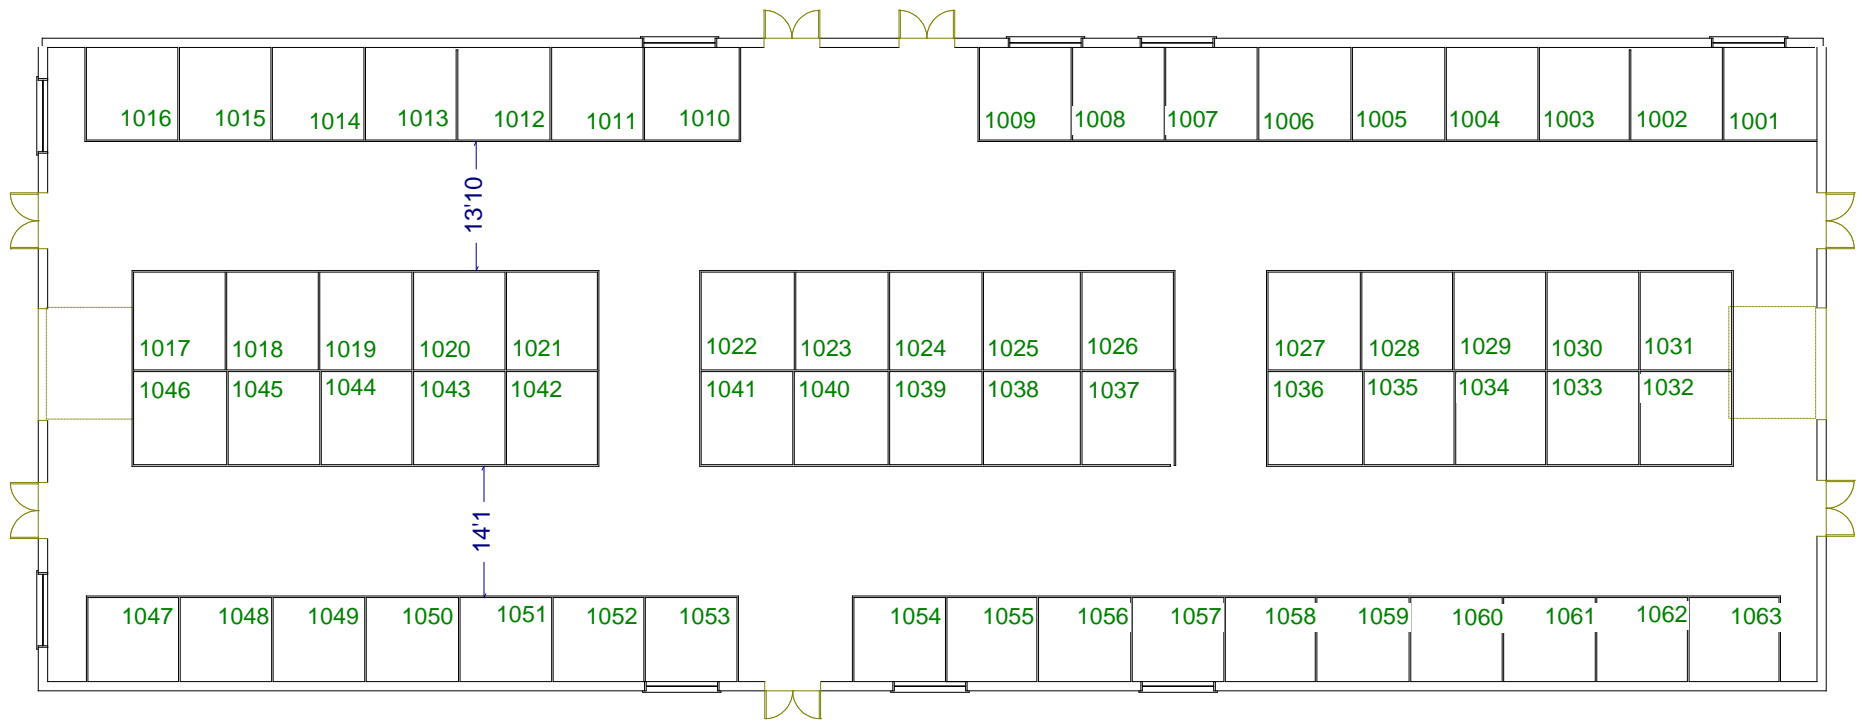

EXPO HALL

87 - 10ft Wide x 10ft Deep
 1,000 watts 110 volt Power

1 - 87

#21 on Grounds Map

MERCHANT'S

Under Main Grandstand

#5 on Grounds Map

OUTDOOR LIVING

#38 on Grounds Map

BLUE RIBBON BLVD

NW OUTDOORS
"Go Play Outside"
Bldg #37

MIDWAY BLVD

Corona Cantina

ShowPlex - 2014

417 - 10 x 10
140 - Corners

Premium Space - Add \$5,000.00