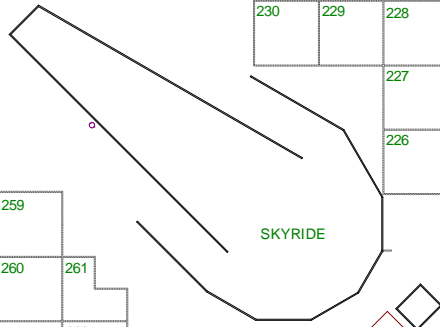

EXPO HALL

87 - 10ft Wide x 10ft Deep
 1,000 watts 110 volt Power

1 - 87

#21 on Grounds Map

MERCHANT'S

Under Main Grandstand

#5 on Grounds Map

OUTDOOR LIVING

#38 on Grounds Map

BLUE RIBBON BLVD

NW OUTDOORS
"Go Play Outside"
Bldg #37

MIDWAY BLVD

Corona Cantina

ShowPlex - 2014

417 - 10 x 10
140 - Corners

Premium Space - Add \$5,000.00