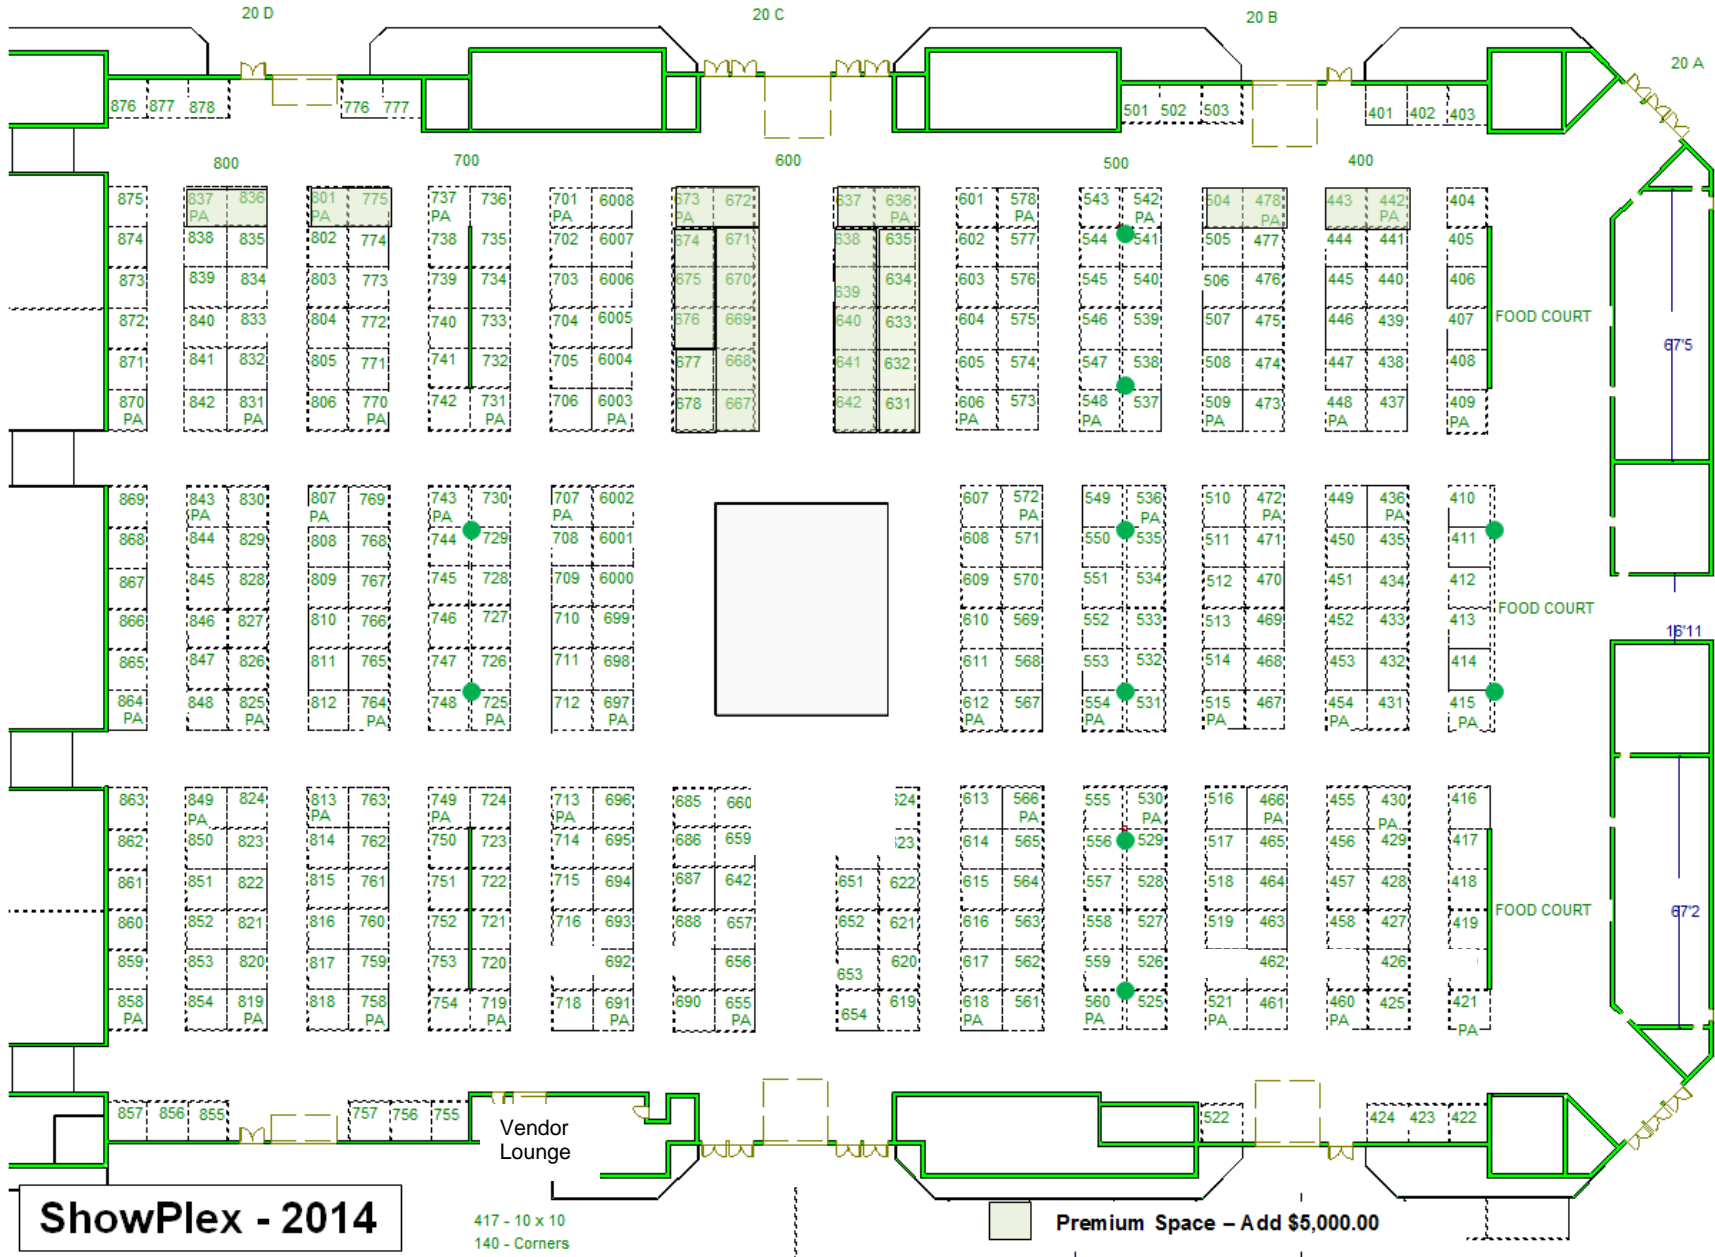

ShowPlex - 2014

417 - 10 x 10
140 - Corners

Premium Space - Add $5,000.00