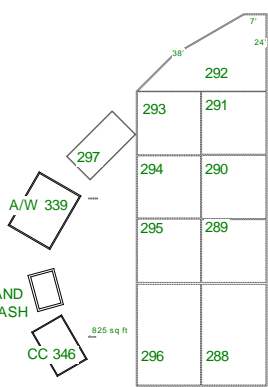

EXPO HALL

87 - 10ft Wide x 10ft Deep
 1,000 watts 110 volt Power

1 - 87

#21 on Grounds Map

MERCHANT'S

Under Main Grandstand

#5 on Grounds Map

OUTDOOR LIVING

#38 on Grounds Map

BLUE RIBBON BLVD

NW OUTDOORS
"Go Play Outside"
Bldg #37

MIDWAY BLVD

Corona Cantina

ShowPlex - 2014

417 - 10 x 10
140 - Corners

Premium Space - Add \$5,000.00