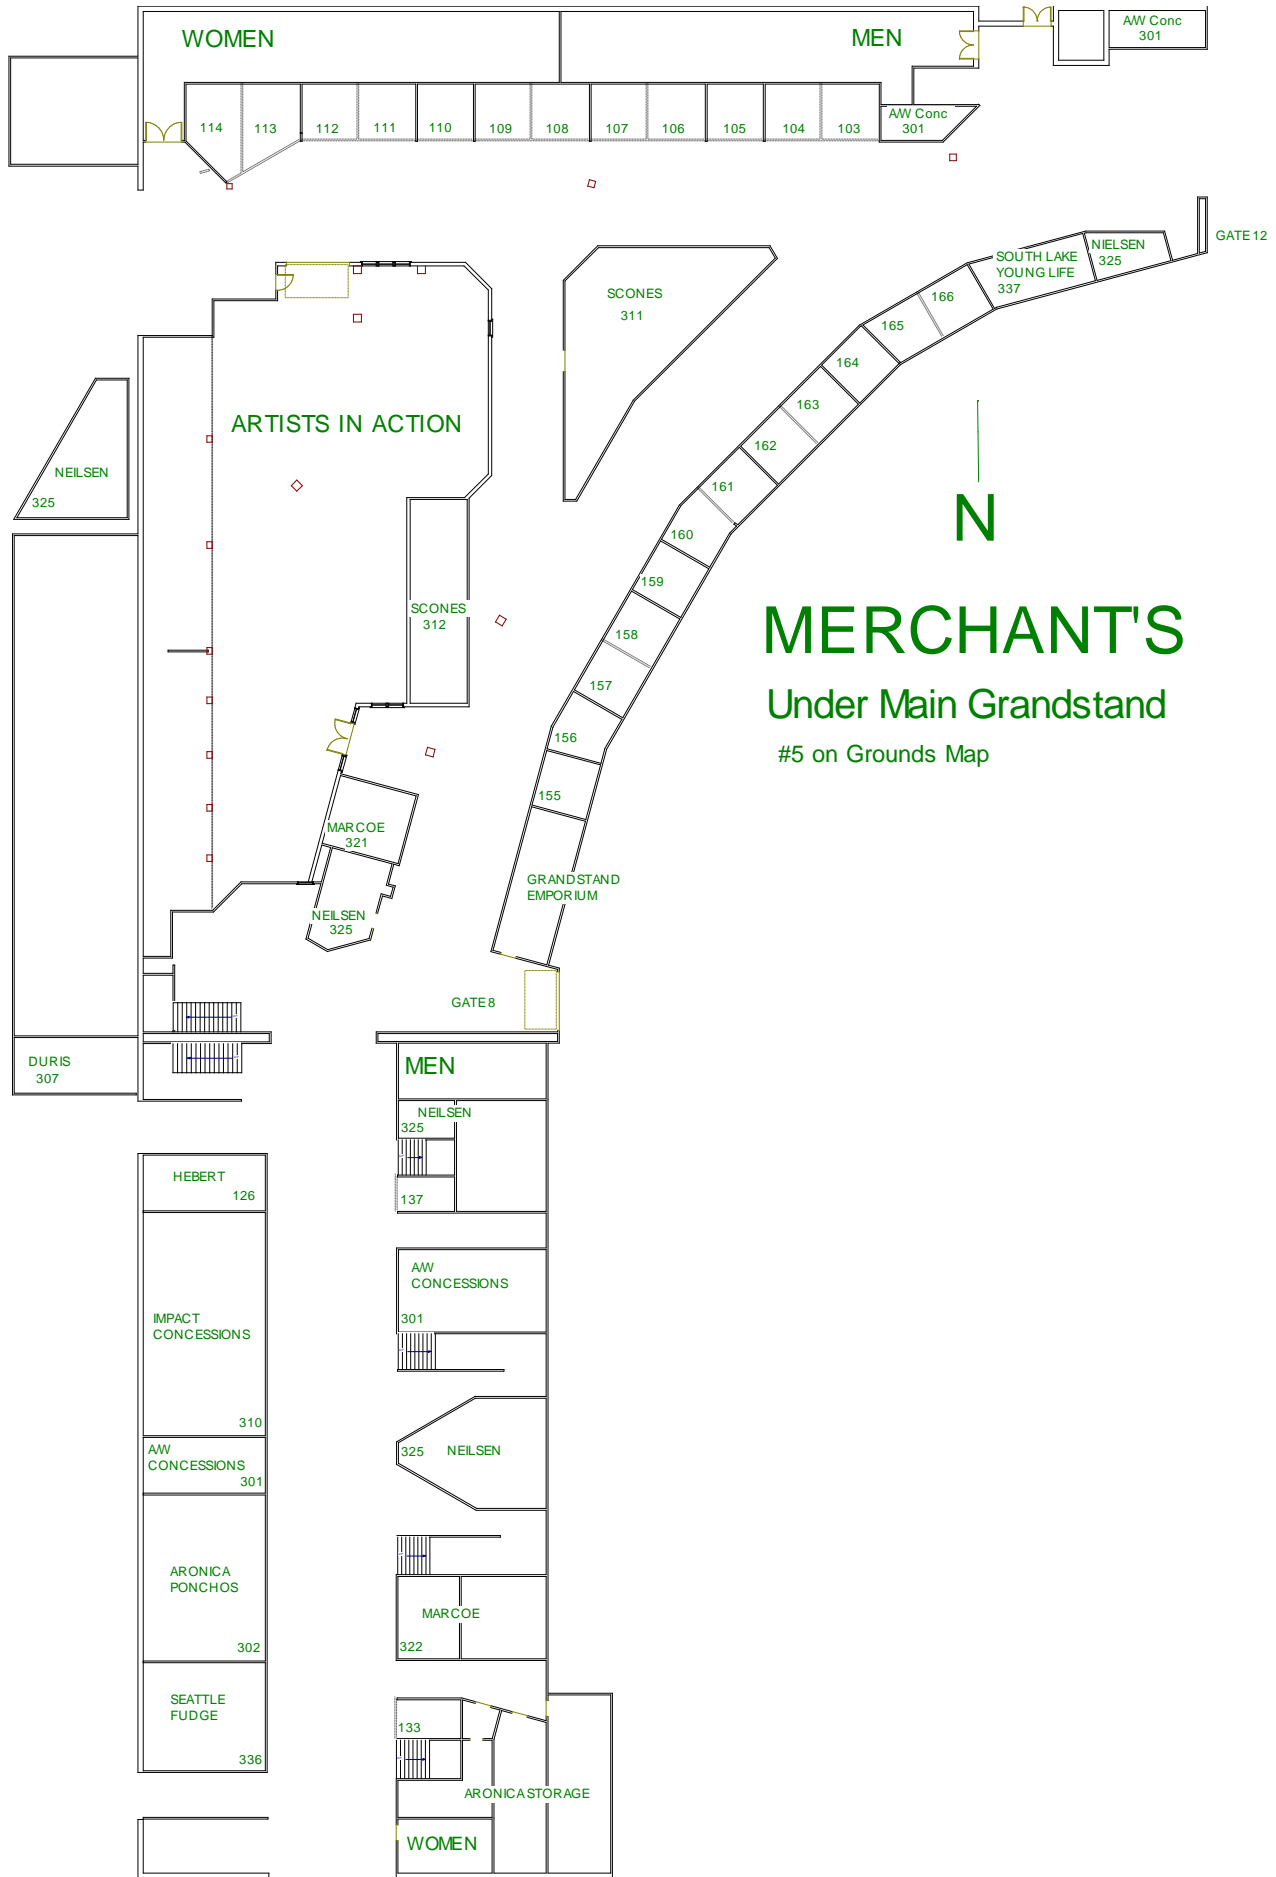

EXPO HALL

87 - 10ft Wide x 10ft Deep
 1,000 watts 110 volt Power

1 - 87

#21 on Grounds Map

MERCHANT'S

Under Main Grandstand

#5 on Grounds Map

OUTDOOR LIVING

63 - 10 x 10 booths 6 - corners

CENTENNIAL BUILDING
#32 on Map

Washington STATE FAIR

2013

DO THE PU YALLUP!

BUILDINGS & ATTRACTIONS

1. Sky Ride
3. 5D Crazy World
4. Oldfield Western Heritage Center
5. Merchants: Artists In Action, Commercial Exhibits
6. Grandstand
7. Expo Hall - Commercial Exhibits
8. Administration Offices (2nd Floor)
9. Pass Office
- 10A/10B. Grandstand Ticket Box Office
11. Fountain Plaza Stage
12. Antique Merry-Go-Round
13. V.I.P. Tent
14. Restaurant Building
15. Wooden Roller Coaster
16. Extreme Scream
17. Pavilion (1st Floor): State 4-H Fair, Camp Fire, Education, Jr/Sr High Art Show, Girl Scouts
18. Pavilion (2nd Floor): Home Arts, Photography, Fine Arts
19. First Aid, Washington State Patrol
- 20A. ShowPlex - Food Court
- 20B. ShowPlex - Commercial Exhibits
- 20C. ShowPlex - Commercial Exhibits
- 20D. ShowPlex - Commercial Exhibits
- 20E. ShowPlex - Hobby Hall
21. Coca-Cola Stage
22. Evergreen Hall - Floral/Grange/Agriculture Exhibits
23. Luminasia
24. Commissary - Food Supplies
25. Games Warehouse
26. Lost Persons
27. Midway Security Office
28. TPCHD Hand Washing Exhibit
29. Boy Scouts
30. Blue Gate Plaza: Puyallup BackPaks, Plaza Stage, Commercial Exhibits
31. The Park Bistro Wine Garden
32. Centennial Building - Commercial Exhibits
34. Showplace Stage
35. Fair Museum
36. Fire Station
37. NW Outdoors "Go Play Outside"
38. Outdoor Living - Commercial Exhibits
39. Cirque Mechanic and Kids' Pedal Tractor Pull
40. Piglet Palace
41. Planting Patch and Pioneer Farm
42. Let's Pretend Show
43. SillyVille Train Station
44. Face Painting
45. Wool Riders Only (Mutton Bustin')
46. Green Marketplace
47. Tractor Trails (pedal tractors)
49. Laser Hitz
50. State 4-H Fair Office
51. Corona Cantina Beer Garden
52. Cirque Magnifique
53. Shuttle Warehouse
54. Operations Offices