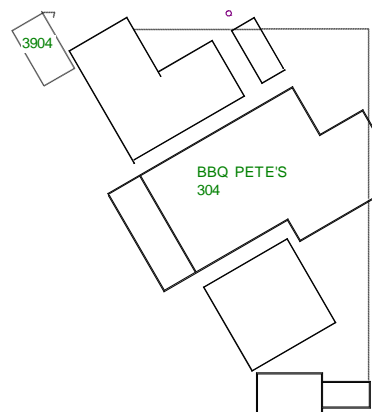

EXPO HALL

87 - 10ft Wide x 10ft Deep
 1,000 watts 110 volt Power

1 - 87

#21 on Grounds Map

MERCHANT'S

Under Main Grandstand

#5 on Grounds Map

OUTDOOR LIVING

#38 on Grounds Map

BLUE RIBBON BLVD

NW OUTDOORS
"Go Play Outside"
Bldg #37

MIDWAY BLVD

Corona Cantina

ShowPlex - 2014

417 - 10 x 10
140 - Corners

Premium Space - Add \$5,000.00