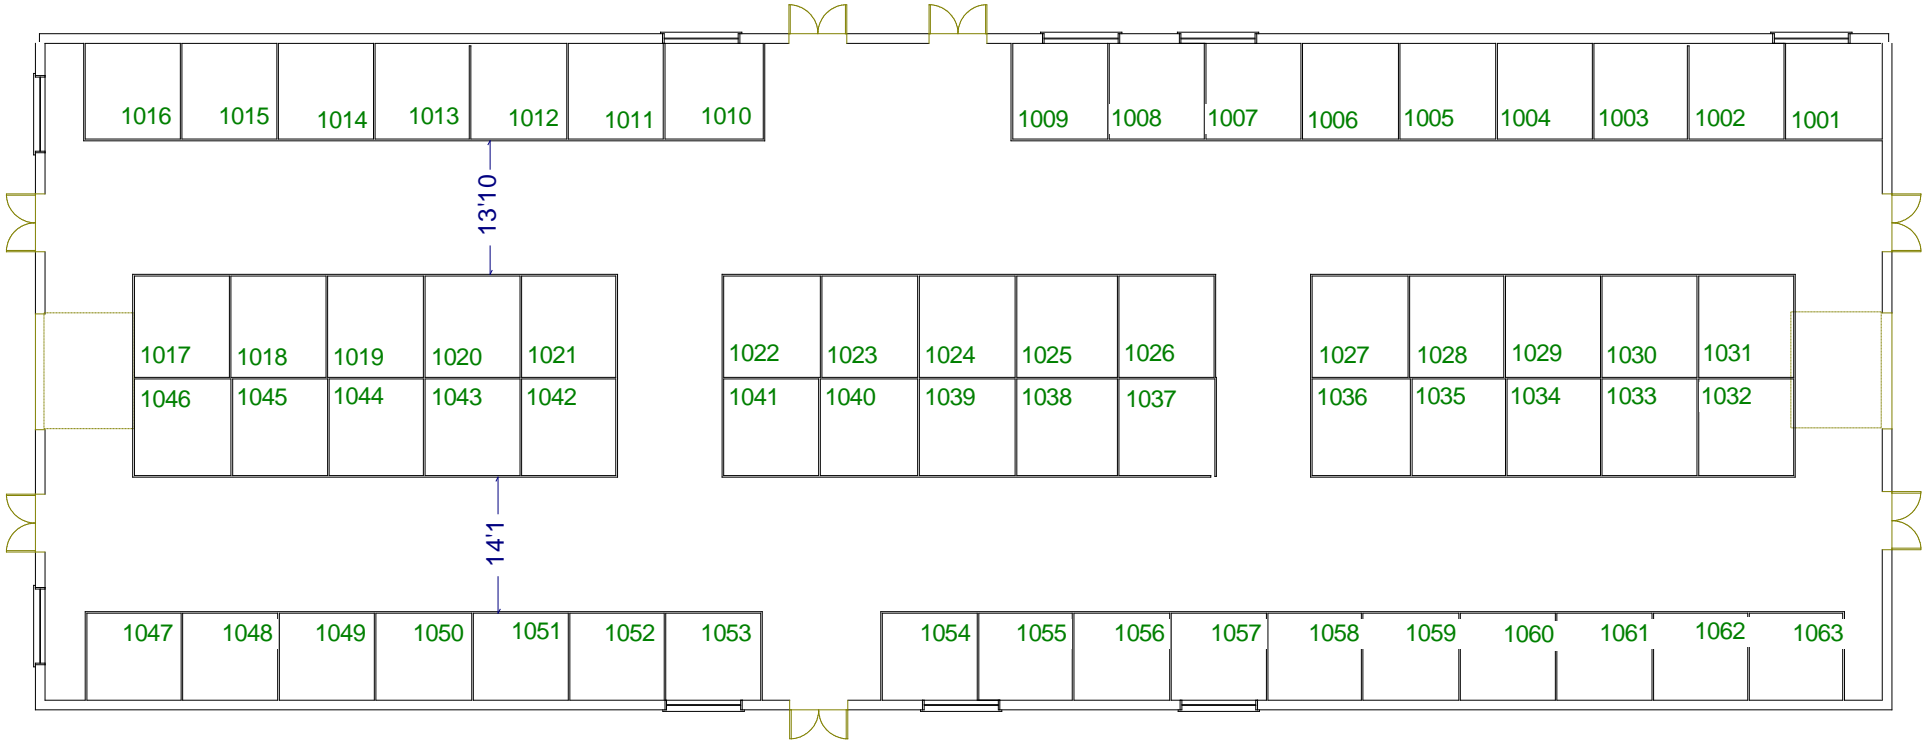

Blue Gate Plaza

63 - 10 x 10 booths 16 - corners