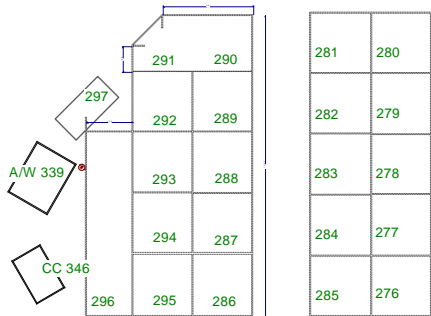

OUTDOOR LIVING

#38 on Grounds Map

BLUE RIBBON BLVD

NW OUTDOORS
"Go Play Outside"
Bldg #37

MIDWAY BLVD

OUTPOST CANTINA