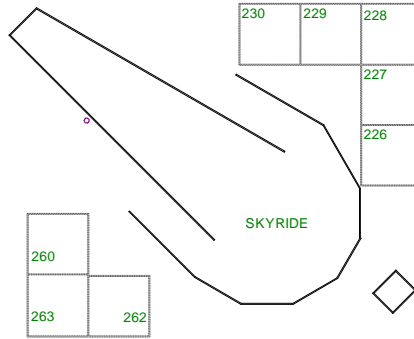

OUTDOOR LIVING

#38 on Grounds Map

BLUE RIBBON BLVD

NW OUTDOORS
"Go Play Outside"
Bldg #37

MIDWAY BLVD

OUTPOST CANTINA